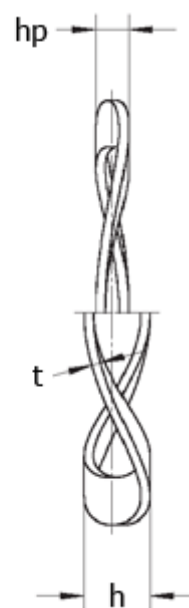

Data Sheet

Article number: 2205528201

Description: Wave washer L&M 8,2x5,2x0,1
for bearing :

Measures

d_1 = 5.20

d_2 = 8.20

F (N) at h_p = 16.0

For bearing =

h = 0.9

h_p = 0.40

t = 0.10

Waves = 3

Weight (kg) / 100 pcs = 0.003